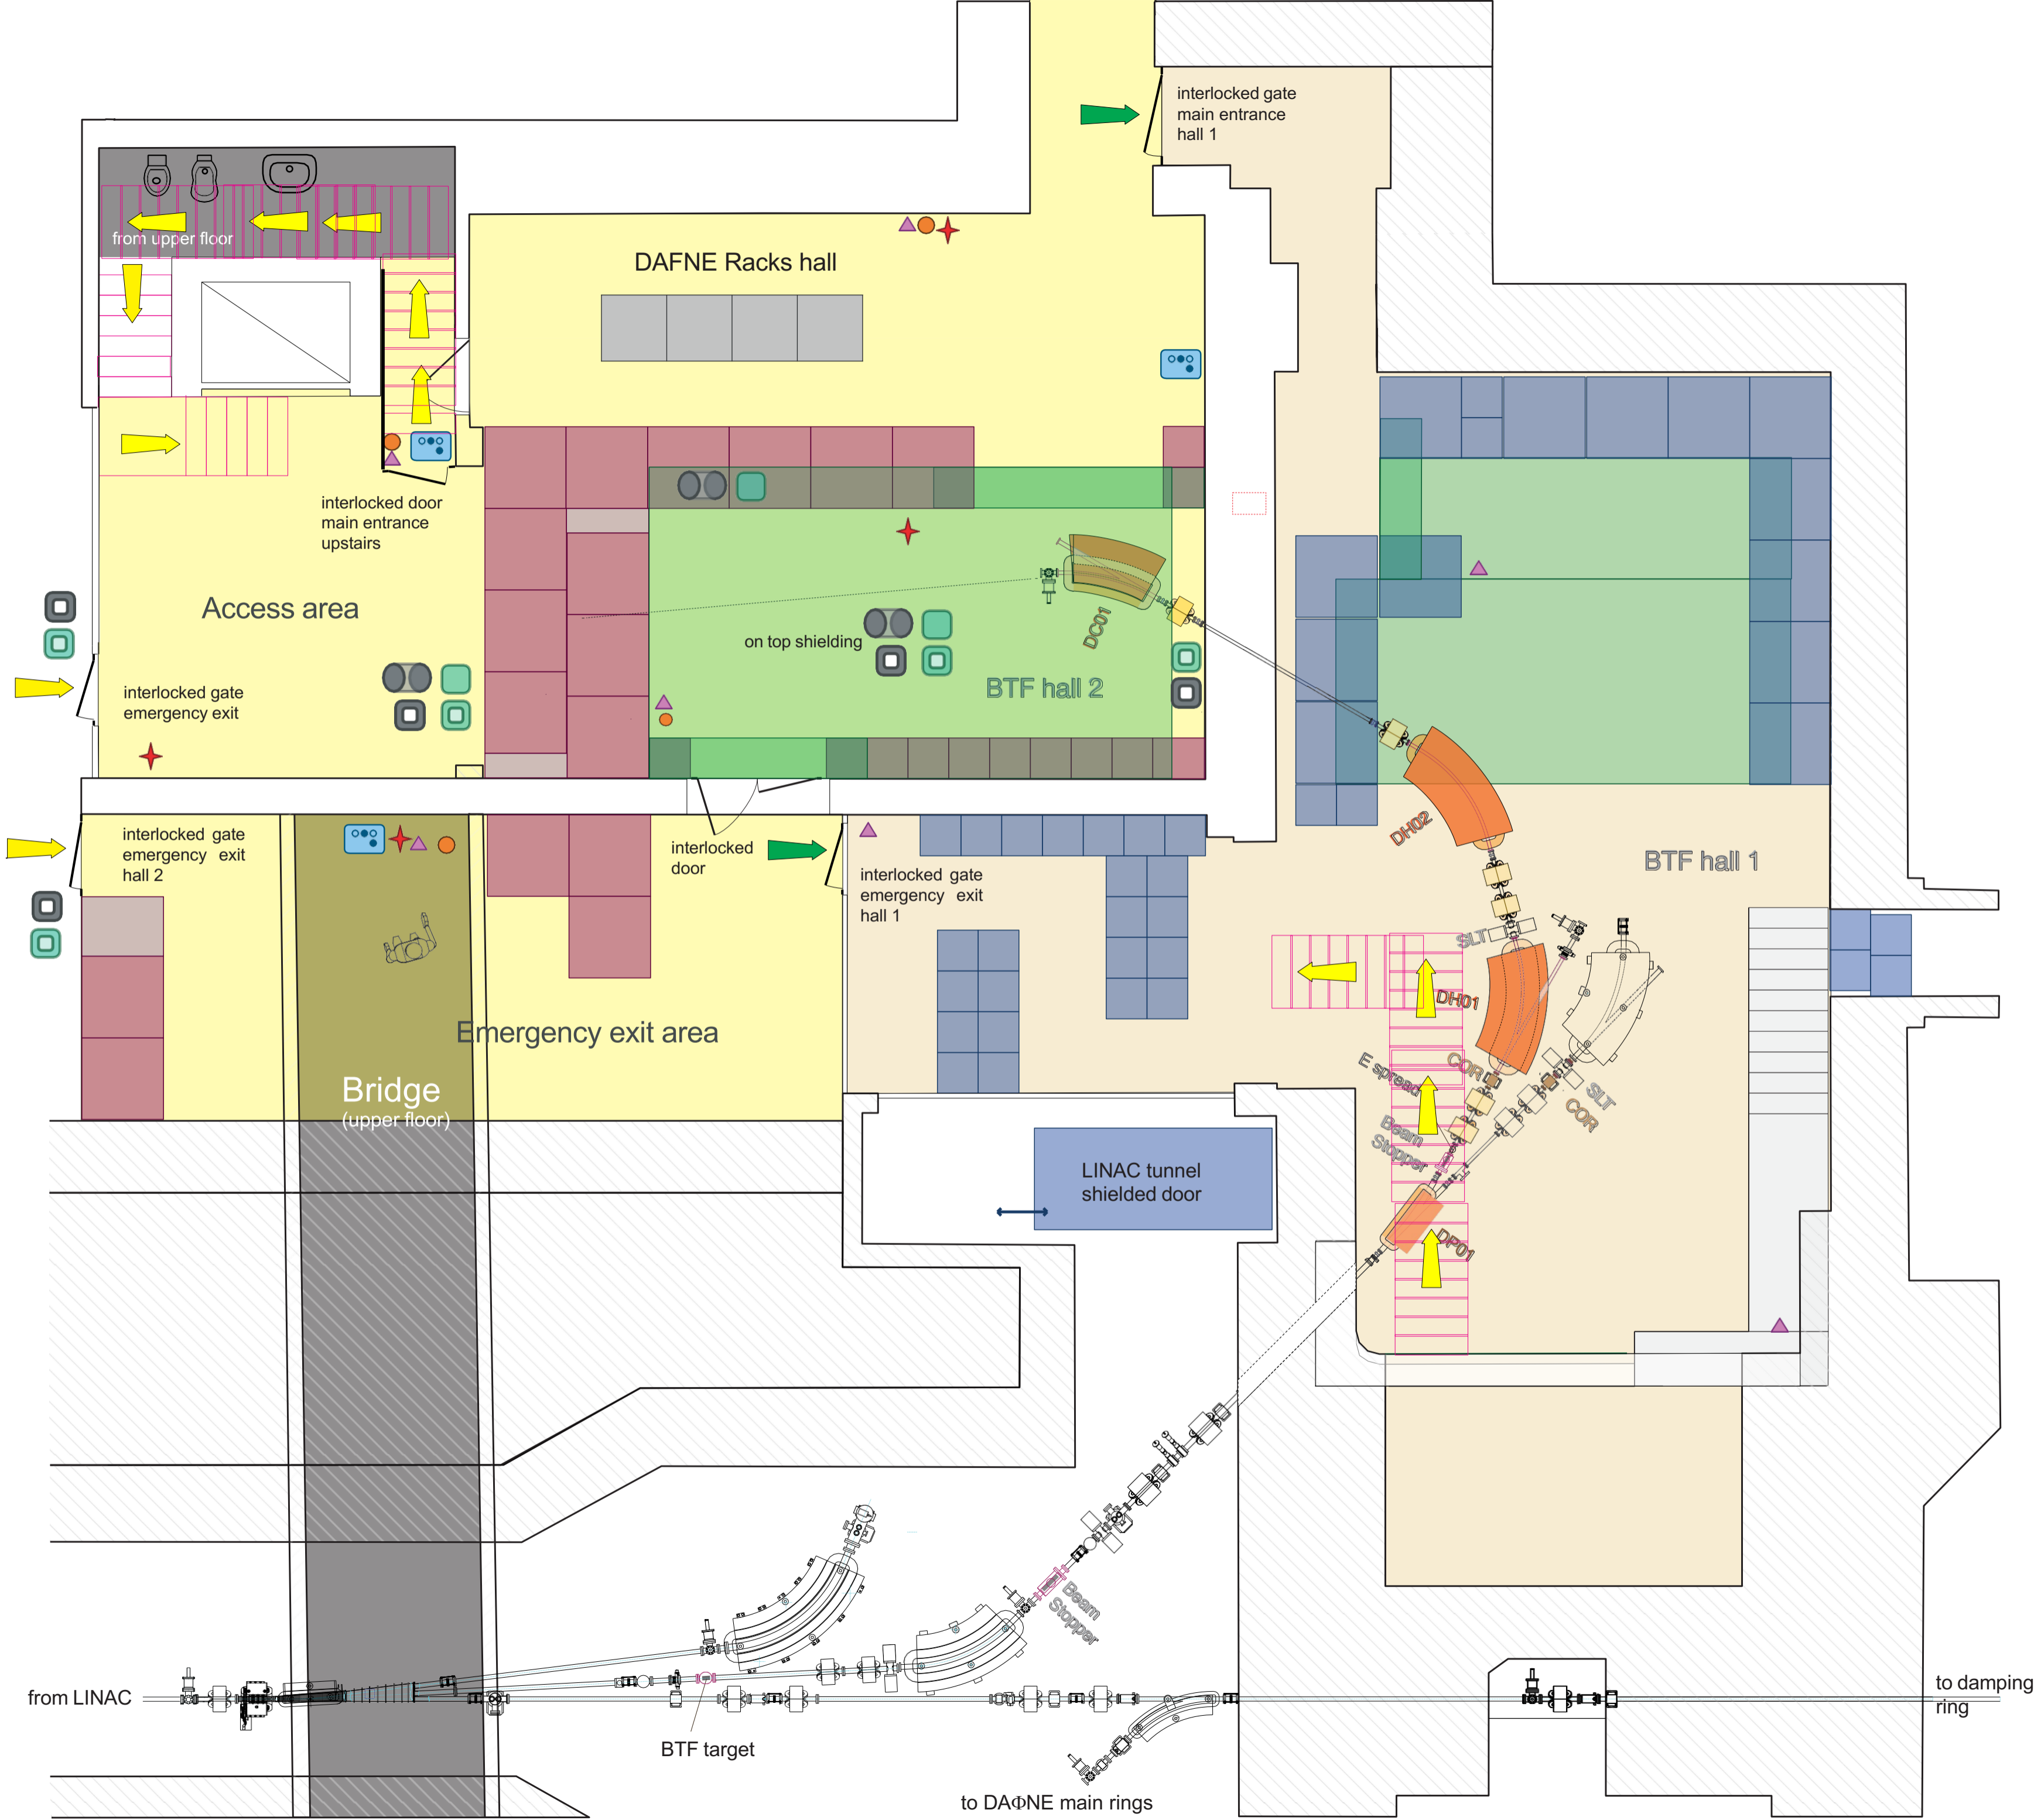

-  Search button
-  Emergency button
-  Red radiation warning light
-  Light display with status
-  Active photon detector
-  Passive photon detector
-  Active neutron detector
-  Passive neutron detector
-  Existing shielding blocks
-  New shielding blocks
-  Special pieces
-  Topshielding

- ▲ Search button
- Emergency button
- ★ Red radiation warning light
- ☒ Light display with status
- Active photon detector
- ◻ Passive photon detector
- Active neutron detector
- ◻ Passive neutron detector

- Existing shielding blocks
- New shielding block
- Special pieces
- Topshielding